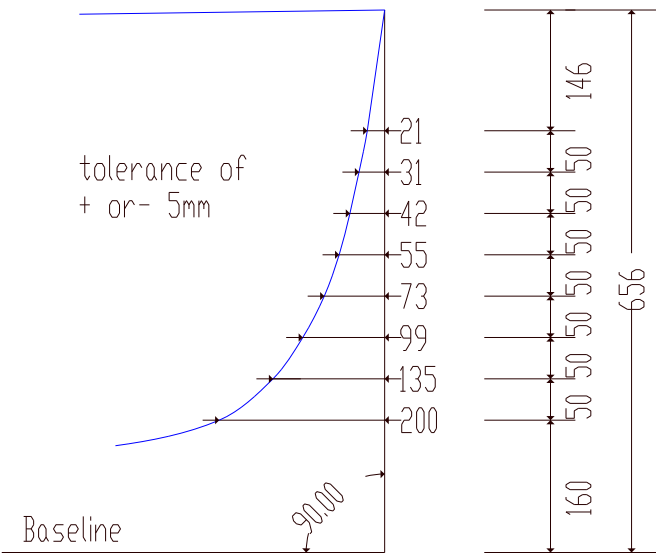

Rudder  
(Maximum thickness 22mm)

Centreplate  
(Maximum thickness 22mm)

Bow Profile

Mainsail

Headsail

Spinnaker