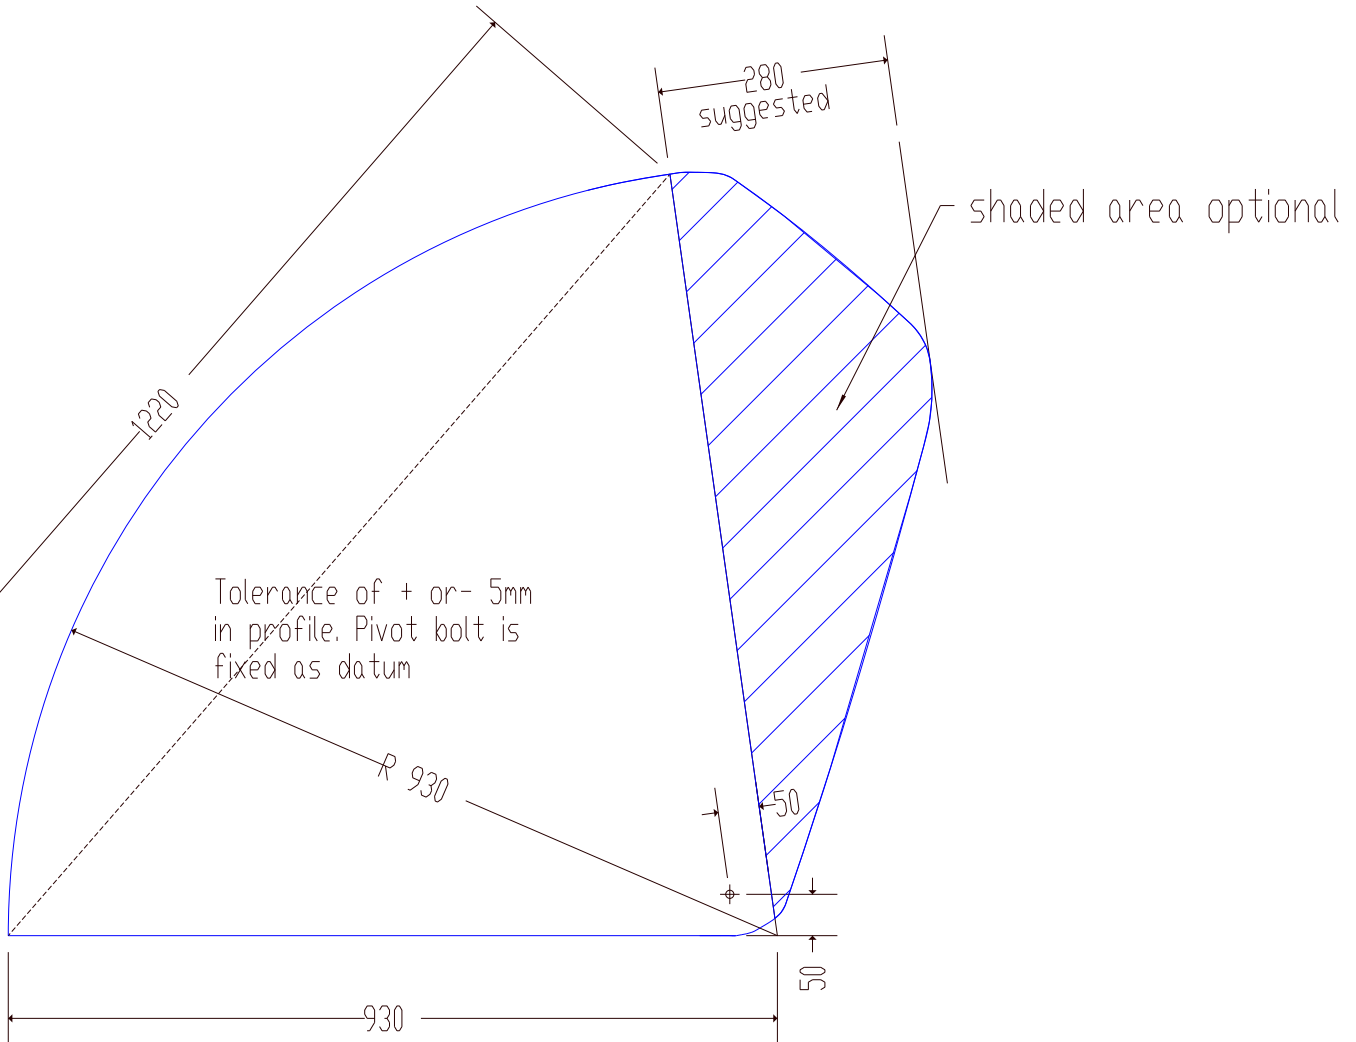

Rudder  
(Maximum thickness 22mm)

Centreplate  
(Maximum thickness 22mm)

Bow Profile

Mainsail

Headsail

Spinnaker