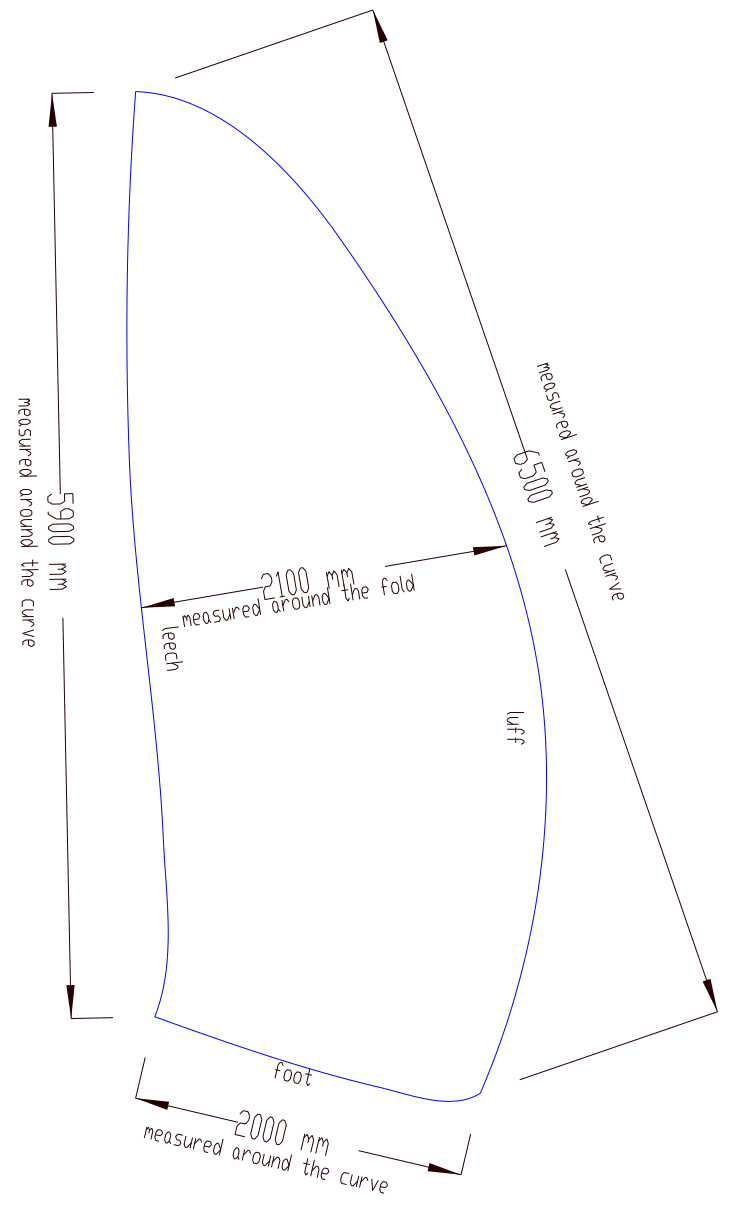

Rudder  
(Maximum thickness 22mm)

Centreplate  
(Maximum thickness 22mm)

Bow Profile

Mainsail

Headsail

Spinnaker