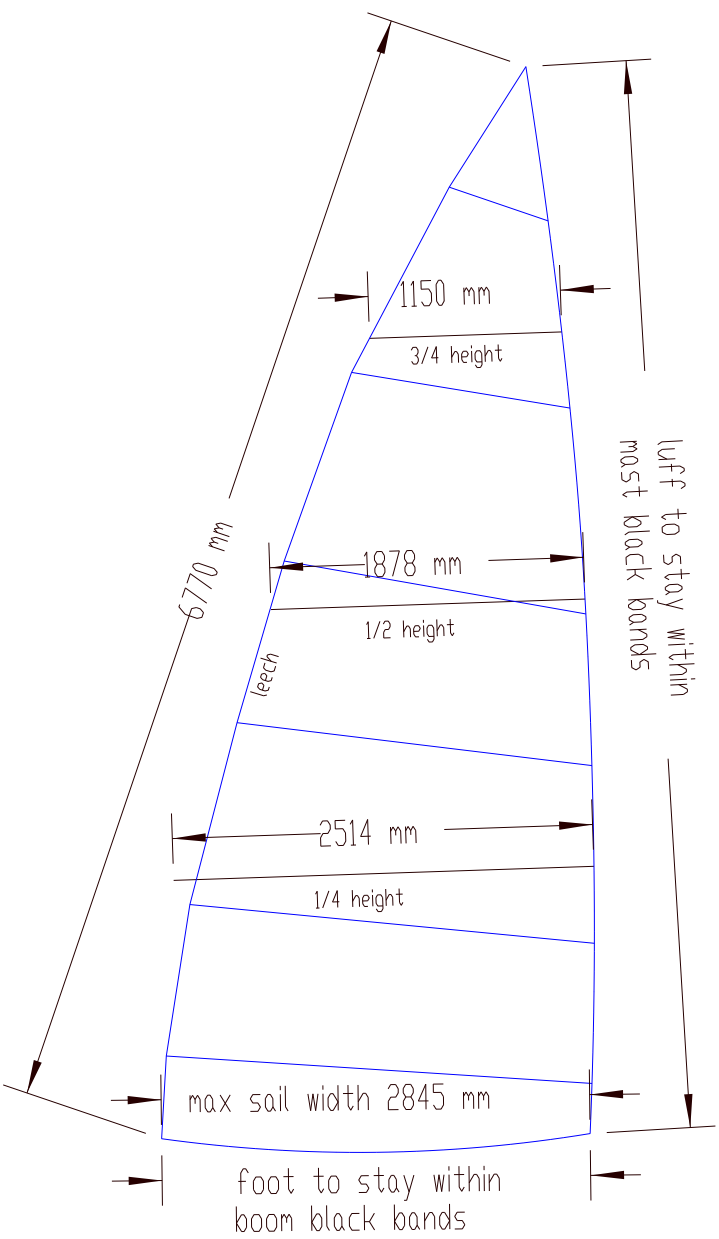

Rudder  
(Maximum thickness 22mm)

Centreplate  
(Maximum thickness 22mm)

Bow Profile

Mainsail

Headsail

Spinnaker