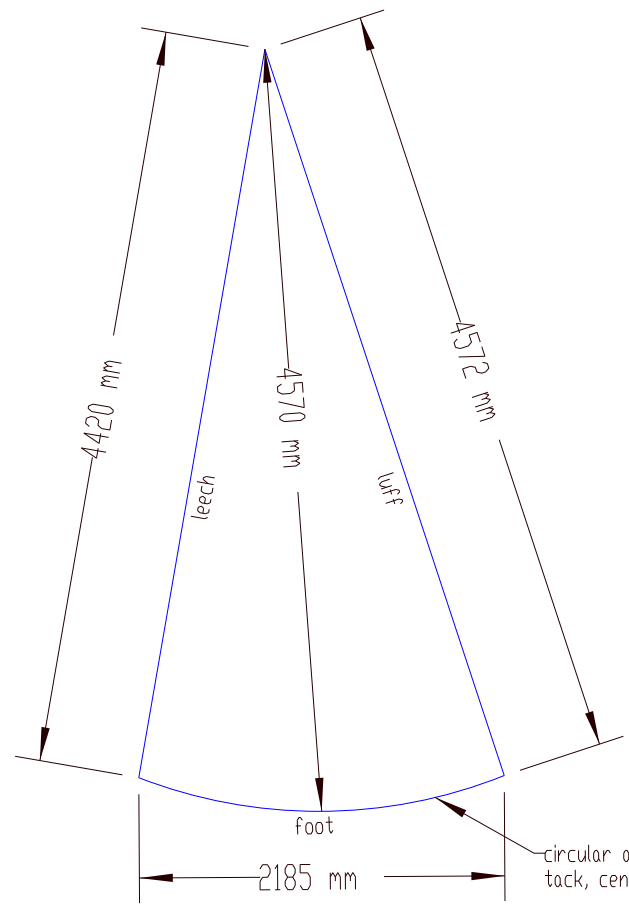

Rudder  
(Maximum thickness 22mm)

Centreplate  
(Maximum thickness 22mm)

Bow Profile

Mainsail

Headsail

Spinnaker